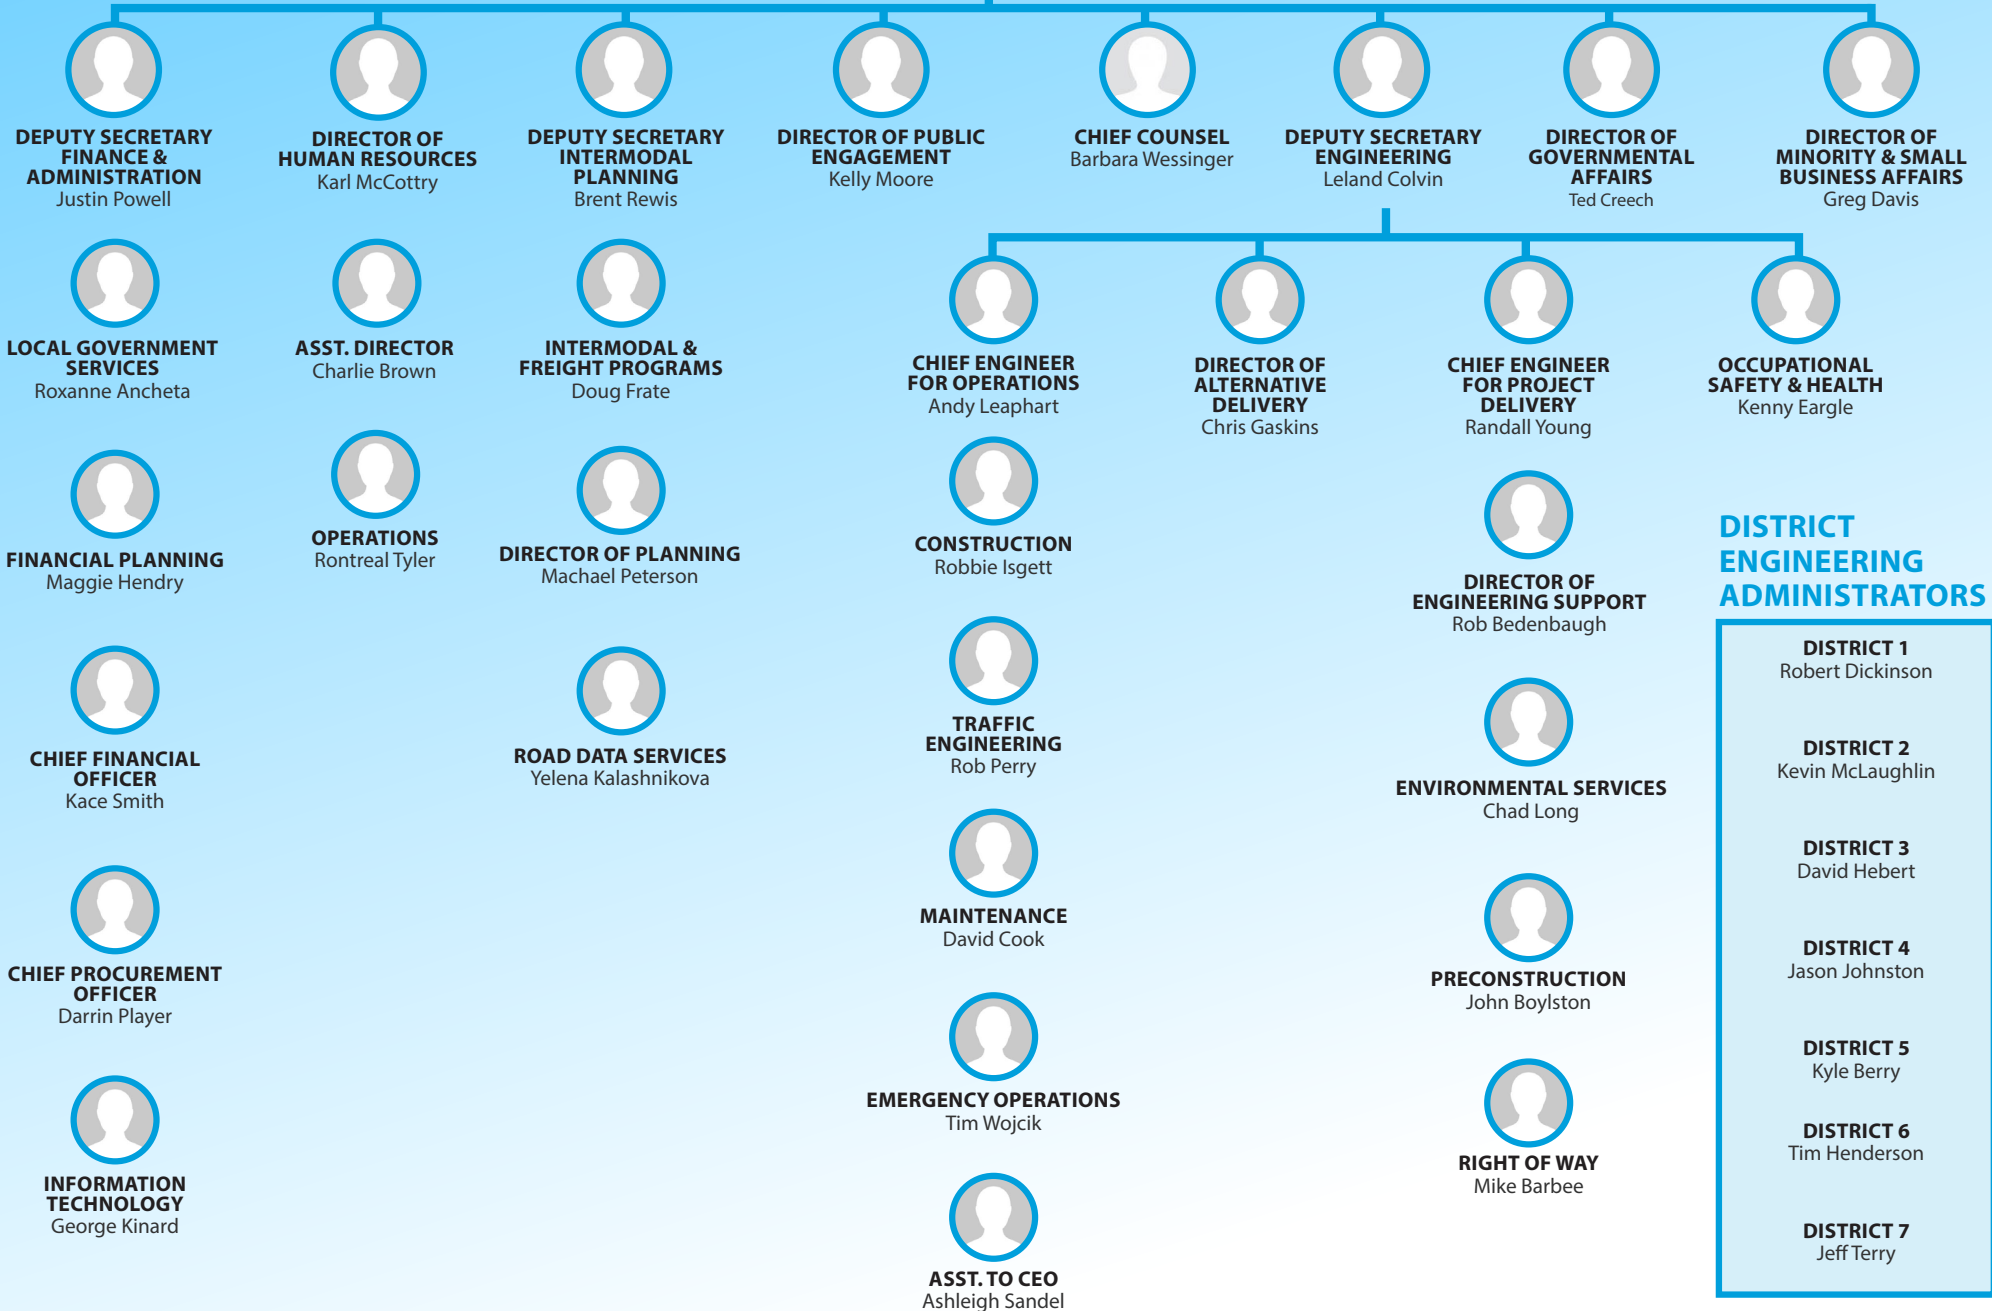

SECRETARY OF TRANSPORTATION
Christy A. Hall

DISTRICT ENGINEERING ADMINISTRATORS

- DISTRICT 1**
Robert Dickinson
- DISTRICT 2**
Kevin McLaughlin
- DISTRICT 3**
David Hebert
- DISTRICT 4**
Jason Johnston
- DISTRICT 5**
Kyle Berry
- DISTRICT 6**
Tim Henderson
- DISTRICT 7**
Jeff Terry