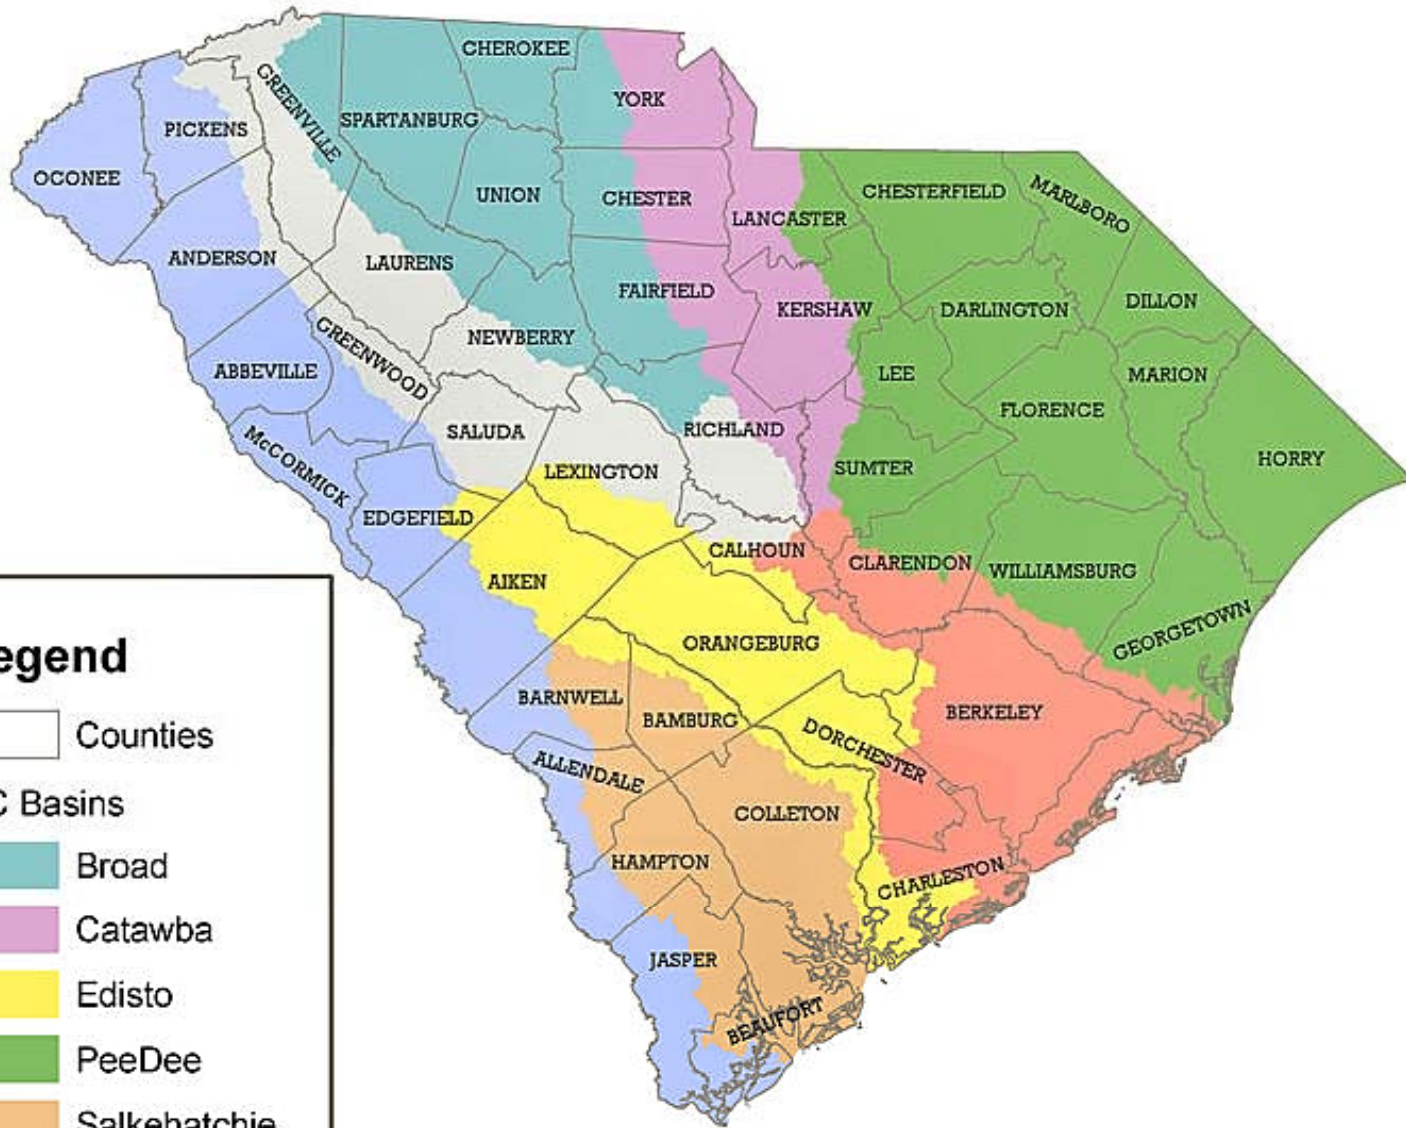

SC WATERSHED MAP

Legend

 Counties

SC Basins

 Broad

 Catawba

 Edisto

 PeeDee

 Salkehatchie

 Saluda

 Santee

 Savannah