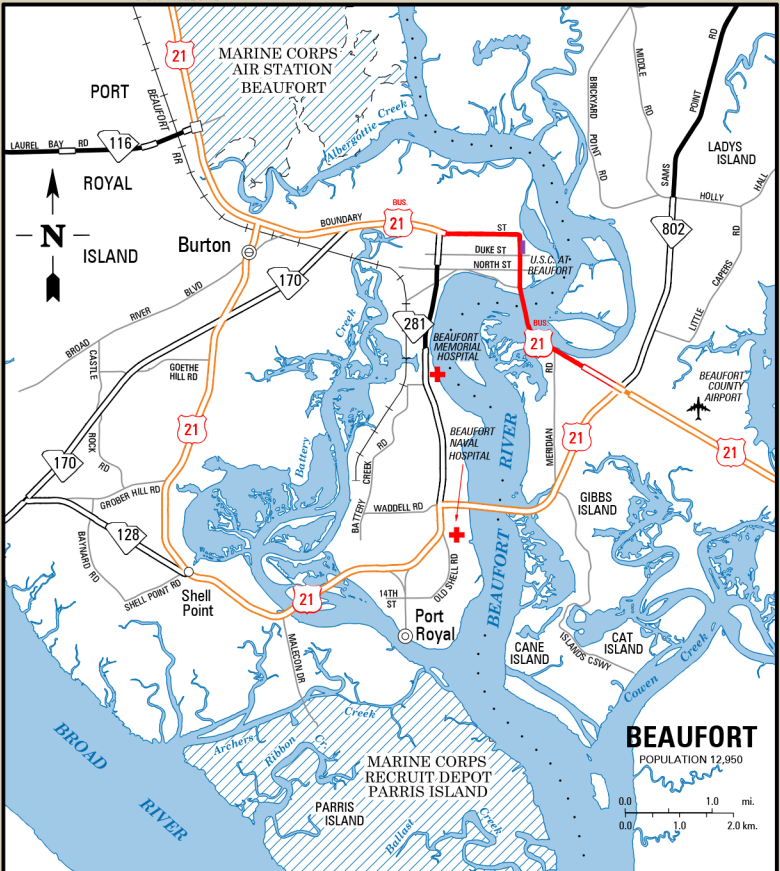

TO ORANGEBURG

TO WILKINS

TO LAUREL BAY

TO ST. HELENA ISLAND

MARINE CORPS
AIR STATION
BEAUFORT

PORT

ROYAL
ISLAND

Burton

LADYS
ISLAND

BEAUFORT
MEMORIAL
HOSPITAL

BEAUFORT
NAVAL
HOSPITAL

GIBBS
ISLAND

Port
Royal

CAT
ISLAND

MARINE CORPS
RECRUIT DEPOT
PARRIS ISLAND

BEAUFORT
POPULATION 12,950

BROAD
RIVER

BEAUFORT
RIVER

ISLANDS
CSWY

CANE
ISLAND

PARRIS
ISLAND

Archer's
Creek

Ribbon
Creek

Baltical
Creek

Holly
Rd

Capers
Rd

Little
Rd

Meridian
Rd

Duke
St

North
St

Boundary
St

Laurel
Bay
Rd